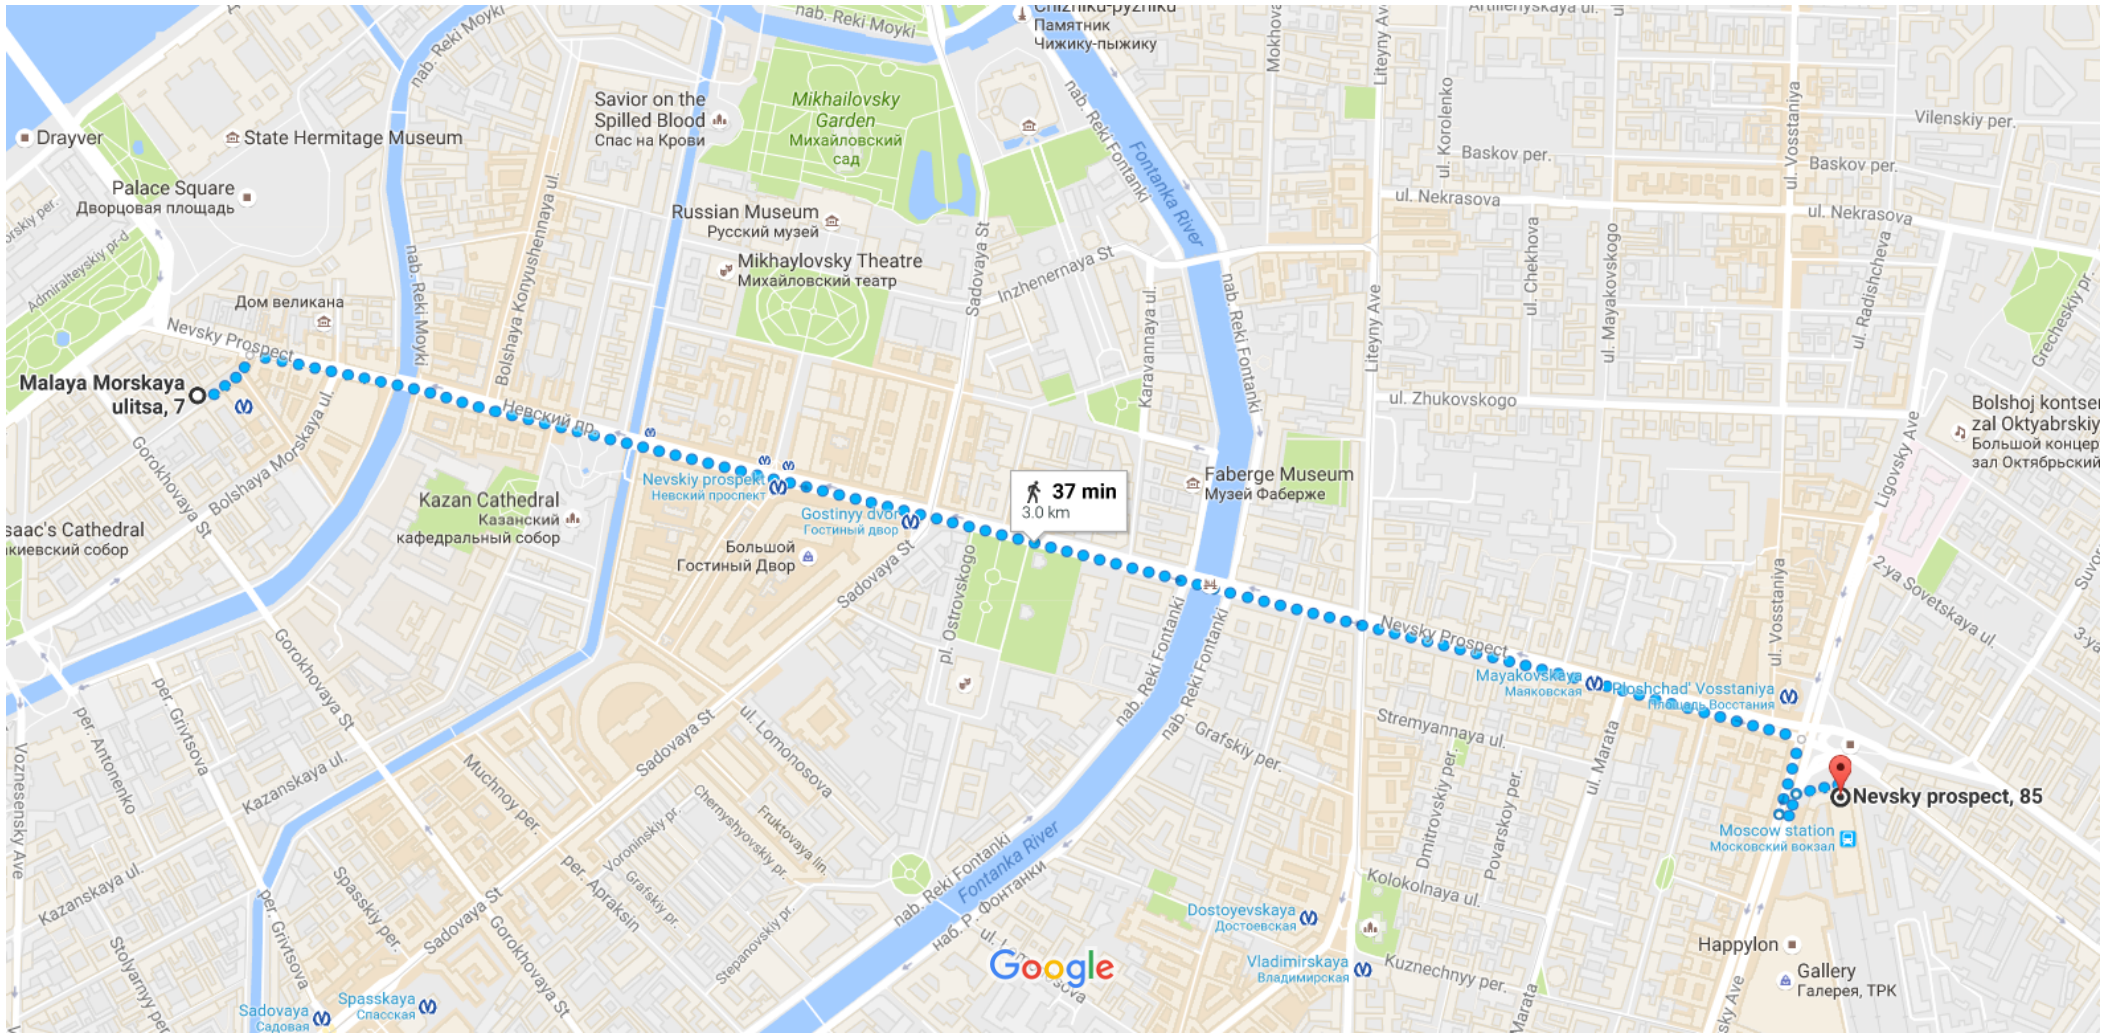

Malaya Morskaya ulitsa, 7 to Nevsky prospect, 85

Walk 3.0 km, 37 min

Hotel to Train to Moscow station

Map data ©2016 Google 200 m