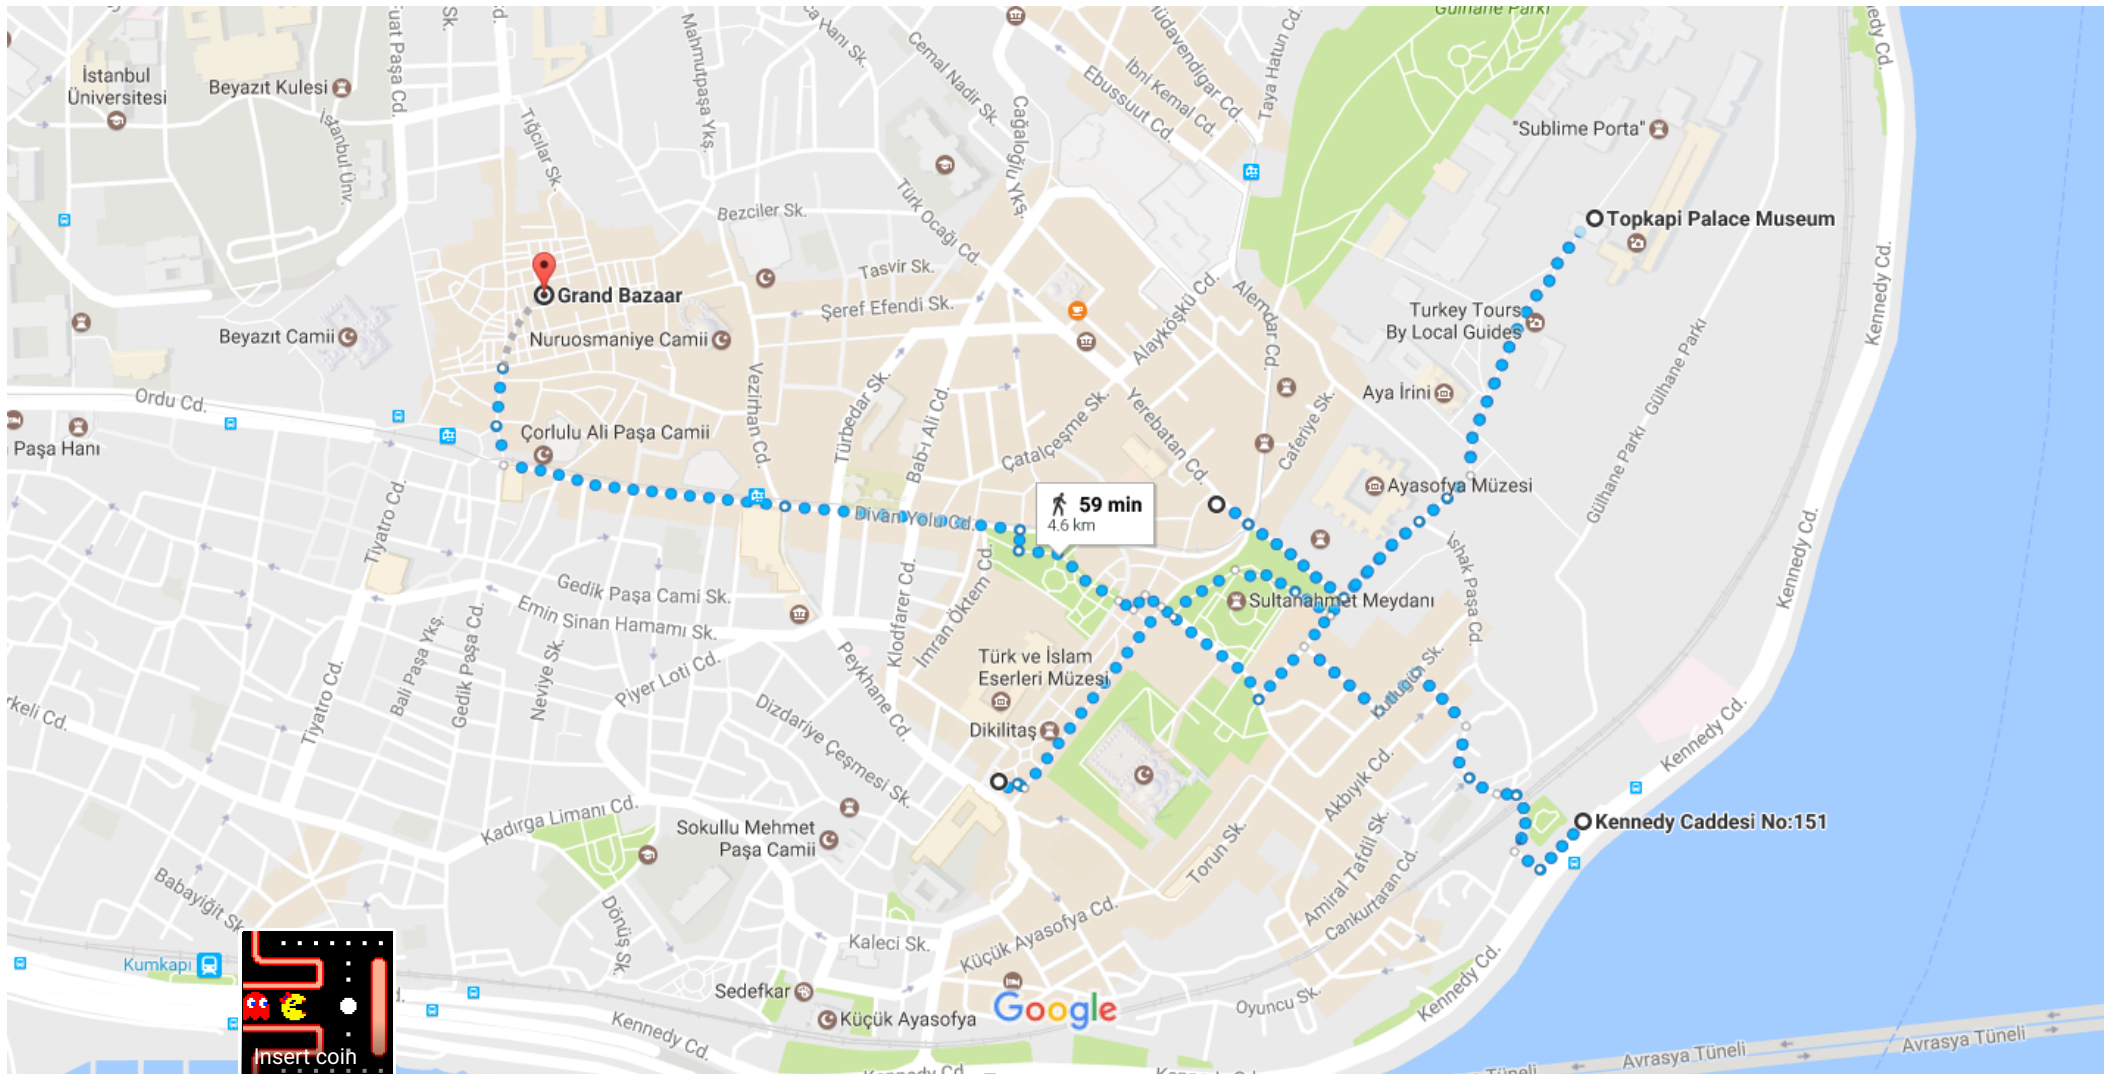

41.0053447, 28.9746918 to Grand Bazaar

Walk 4.6 km, 59 min

Day 1 walking map Istanbul

Map data ©2017 Google 200 m