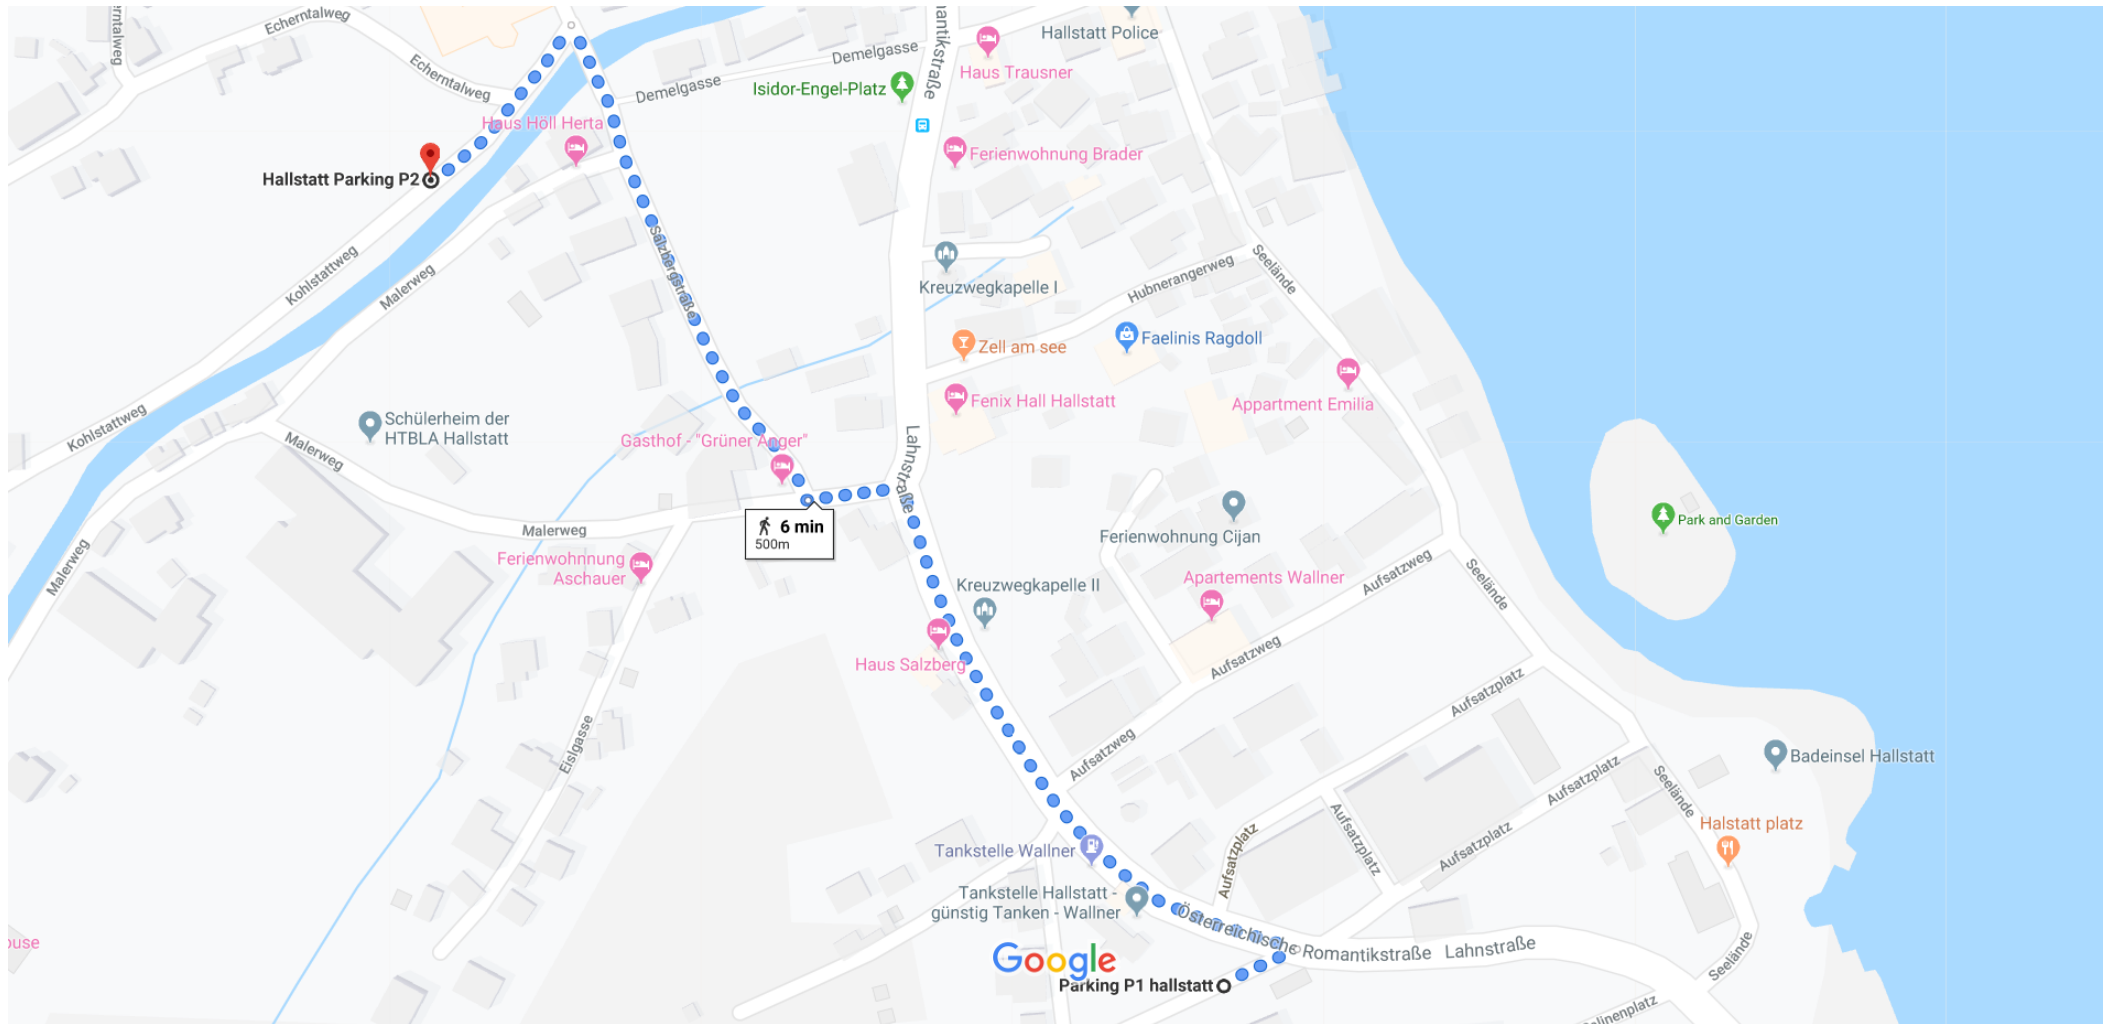

Parking P1 hallstatt to Hallstatt Parking P2

Walk 500 m, 6 min

Map data ©2019 20 m