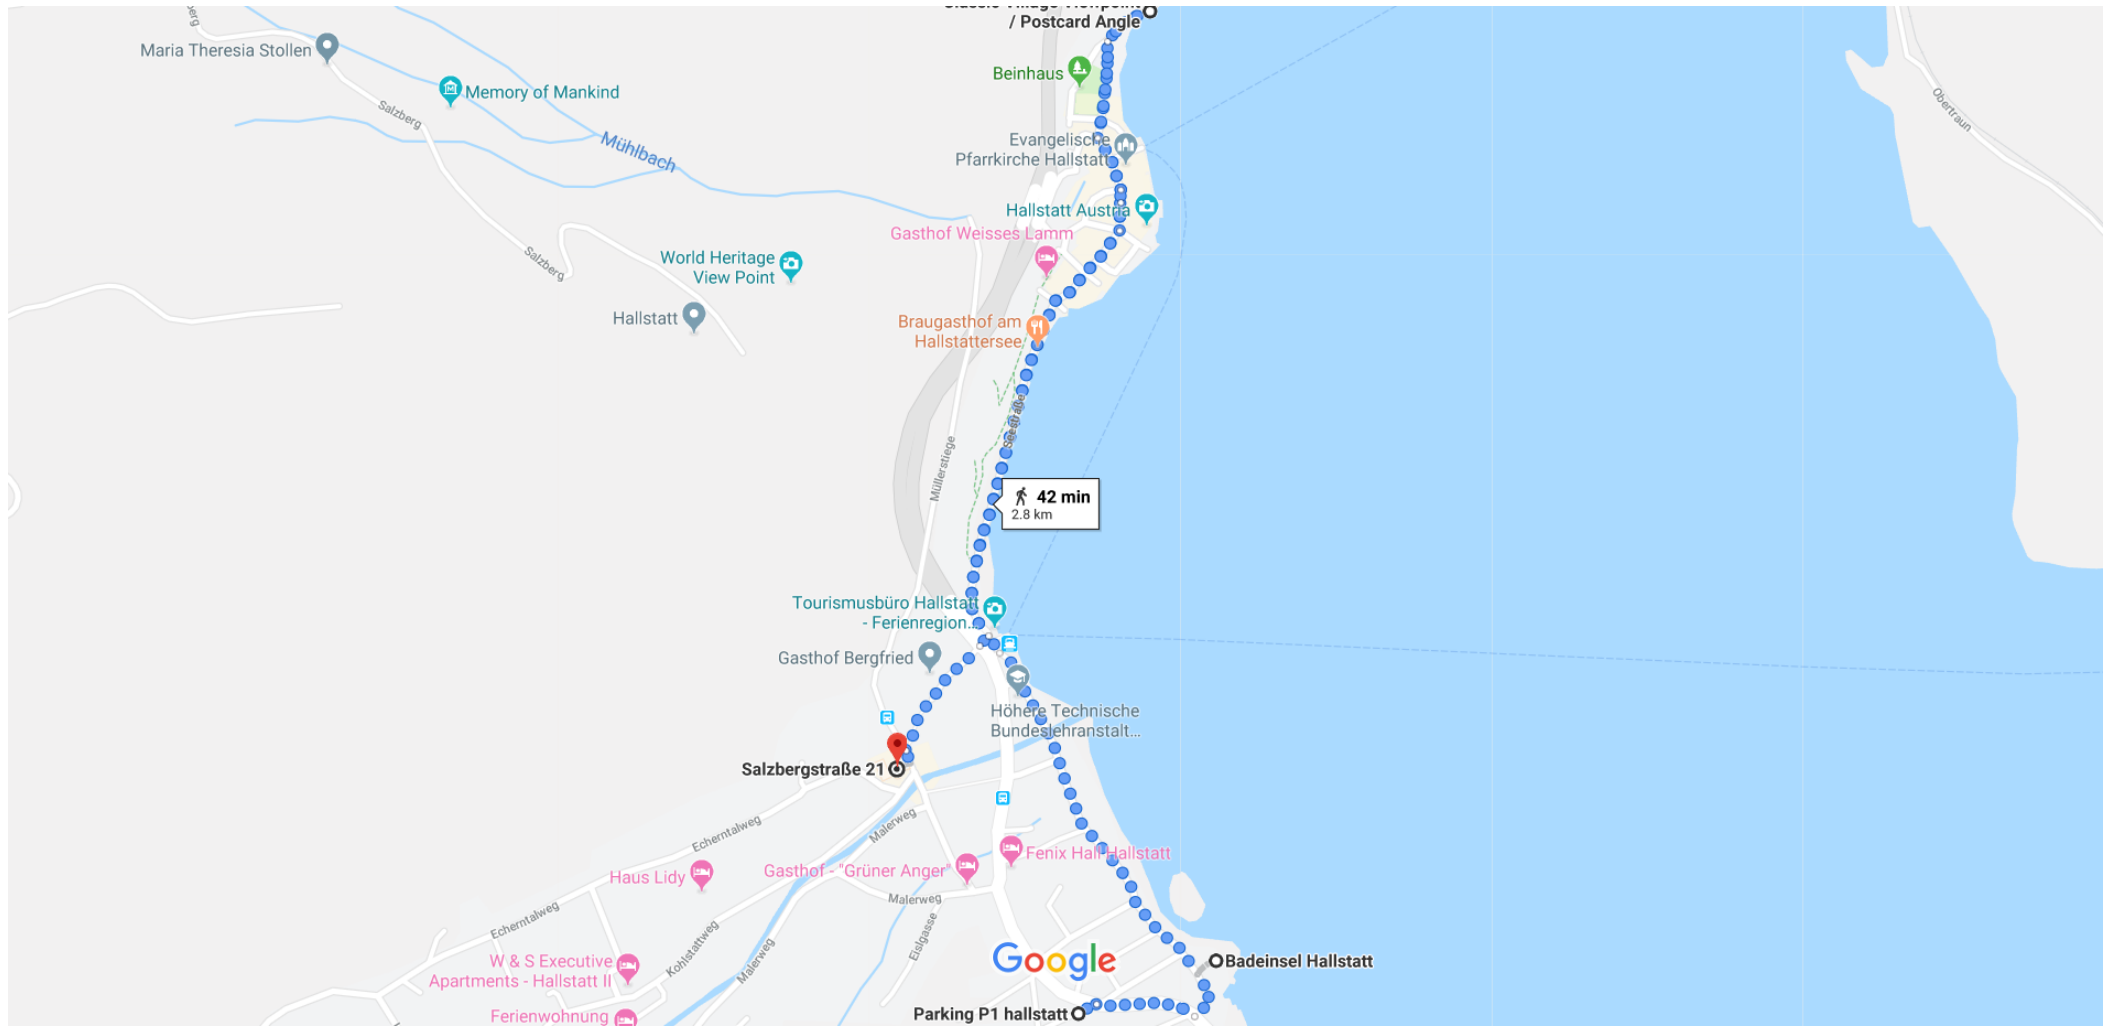

Parking P1 hallstatt to Salzburgstraße 21

Walk 2.8 km, 42 min

Walk in Hallstatt

Map data ©2019 100 m